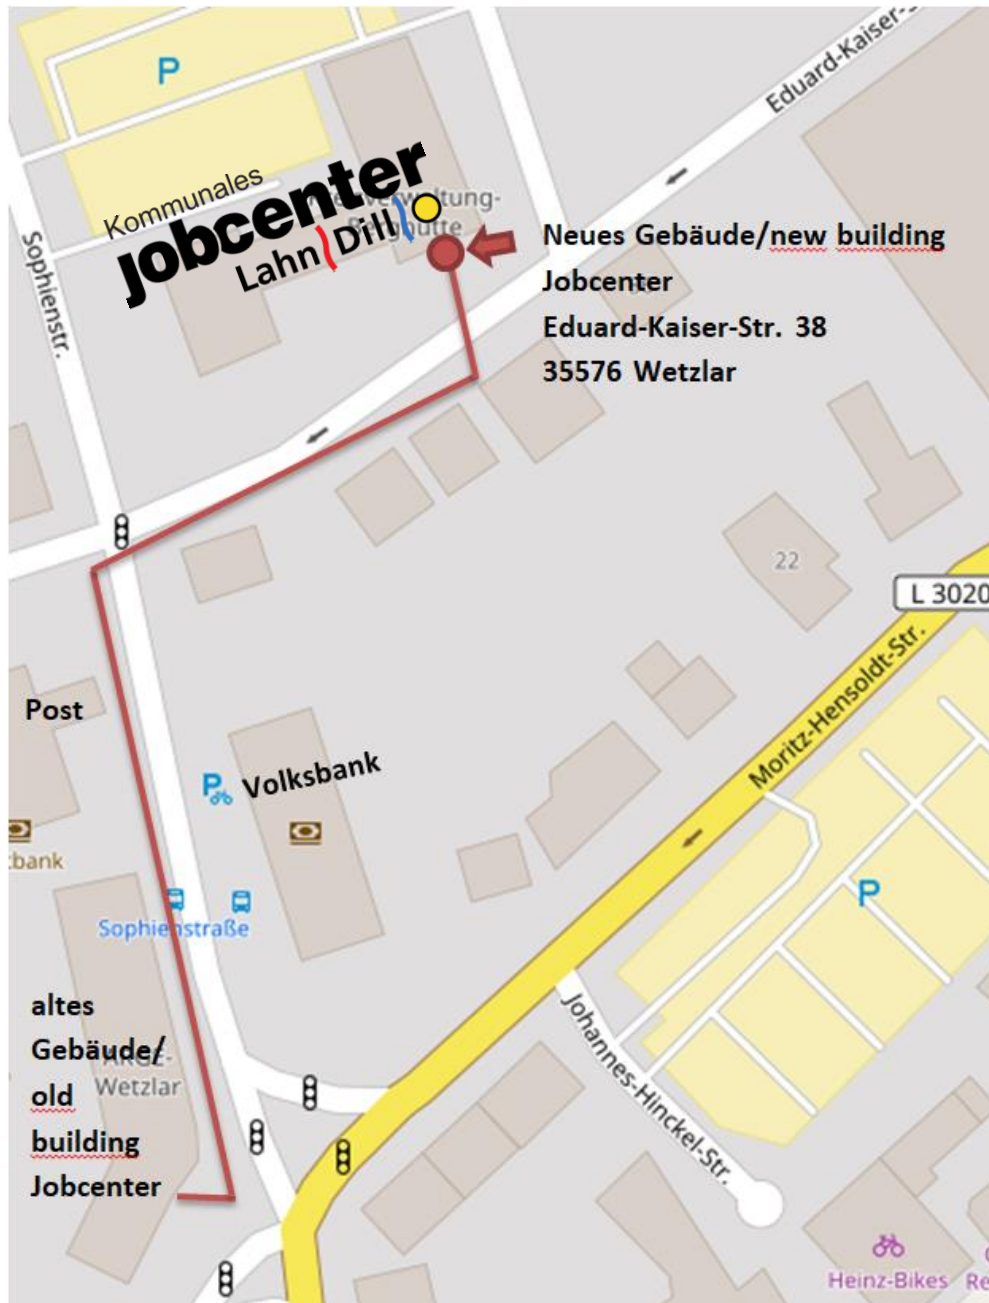

## The Kommunale Jobcenter Lahn-Dill will move!

After 01.12.2017 our new address is Eduard-Kaiser-Str. 38 at 35576 Wetzlar. You can see the moving-dates on the chart below. You have to expect restrictions during the movement contacting your advisor.

Source: <https://www.openstreetmap.de/karte.html>

Our new building at the Eduard-Kaiser-Str. 38 is just a few minutes away from the Sophienstr. 5.

You **can use** the map beside or you can scan the barcode to navigate with google maps.

Please don't use the postbox at the Sophienstr. 5 after 01.12.2017. Use the one at the Eduard-Kaiser-Str. 38.

	At the Sophienstr. 5 accessible till	Phase of moving/restrictions from - till	Replacing team during the move in a case of urgency	At the Eduard-Kaiser-Str. 38 accessible from
<b>Team 23 - accounting</b>	05.12.2017	06.12.2017 bis 07.12.2017		08.12.2017
<b>Vorstand</b>	07.12.2017	08.12.2017		11.12.2017
<b>Team 117</b>	08.12.2017	11.12.2017 bis 12.12.2017	Team 115 at the <b>Sophienstr. 5</b>	13.12.2017
<b>Team 115</b>	13.12.2017	14.12.2017 bis 15.12.2017	Team 111 at the <b>Sophienstr. 5</b>	18.12.2017
<b>Team 111</b>	05.01.2018	08.01.2018 bis 09.01.2018	Team 117 at the <b>Eduard-Kaiser-Str. 38</b>	10.12.2017
<b>Team 22 - contradiction</b>	09.01.2018	10.01.2018 bis 11.01.2018		12.01.2018